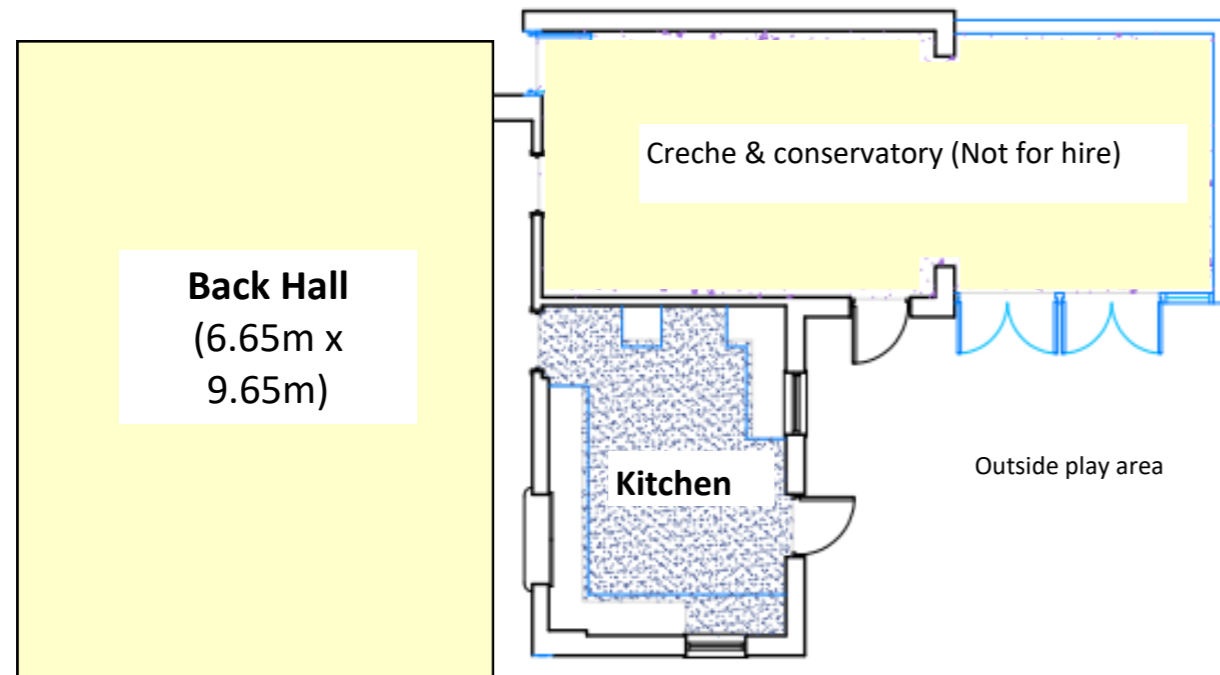

Portswood Church Hireable Spaces

Ground Floor Front

Ground Floor Back

First Floor Back

	Classroom 1 (with kitchenette) (6.95m x 3.35m)
	Classroom 2 (6.95m x 3.4m)
	Classroom 3 (6.95m x 2.8m)