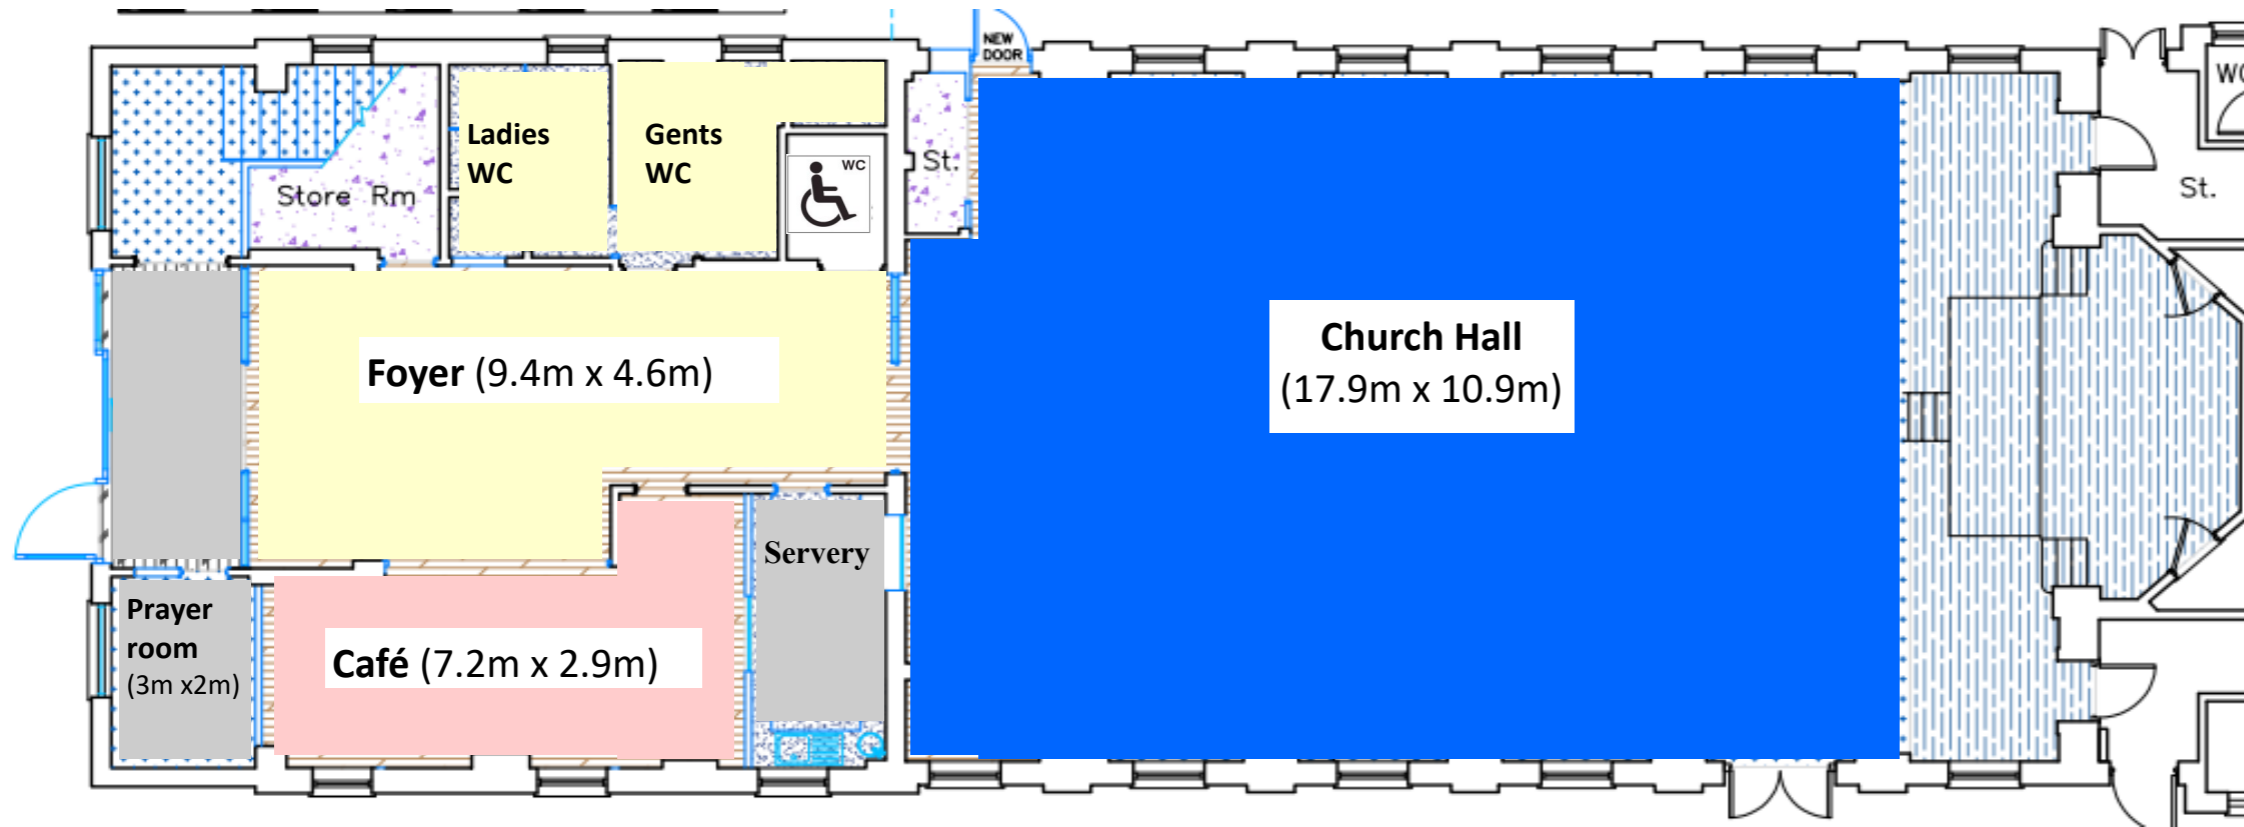

Portswood Church Hireable Spaces

Ground Floor Front

Ground Floor Back

First Floor Back

	Classroom 1 (with kitchenette) (6.95m x 3.35m)
	Classroom 2 (6.95m x 3.4m)
	Classroom 3 (6.95m x 2.8m)